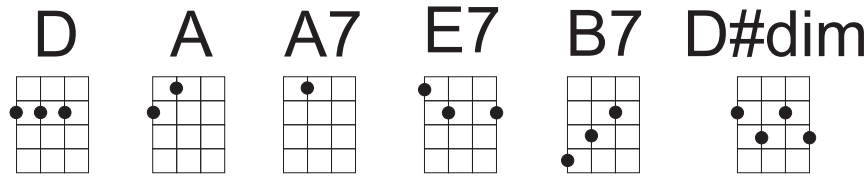

# That'll Be The Day

Shuffle rhythm

Intro: C:4 A:4 C:4,3 A:3 C:3,2 A:2 C:2,0,H1 [A]\ [E7]\

Chorus:

[D] Well, that'll be the day, when you say goodbye  
[A] Yes, that'll be the day, when you make me [A7] cry  
You [D] say you're gonna leave, you know it's a lie  
'Cause [A] that'll [NC] be the day [E7] when I [A] die

Well, you [D] give me all your lovin' and you're [A] turtle dovin'  
All [D] your hugs and kisses and your [A] money too  
Well, [D] you know you love me baby  
[A] Until you tell me, maybe  
[B7] That some day, well [E7] I'll be through

Chorus

[E7] [D] [A]\ [A]\ [E7]

Chorus

[D] When Cupid shot his dart  
[A] He shot it at your heart  
[D] So if we ever part and [D#dim] I [E7] leave [A] you  
[D] You say you told me and you [A] told me boldly  
[B7] That some day, well [E7] I'll be through

Chorus

[D] Well, that'll be the day, whoo hoo  
[A] Yes, that'll be the day, whoo hoo [A7]  
That'll [D] that'll be the day, whoo hoo  
'Cause [A] that'll [NC] be the day [E7] when I [A] die