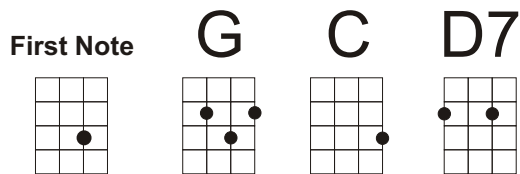

Sweet Pea

B335

Chorus:

[G] Oh Sweet [C] Pea, come [D7] on and dance with [G] me
Come on, come on, come [C] on and dance with [D7] me [G]
Oh Sweet [C] Pea, [D7] won't you be my [G] girl?
Won't you won't you [C] won't you be my [D7] girl? [G]

I went to a dance just the [D7] other [G] night
I saw a girl there she was [D7] out of [G] sight
I asked a friend of mine who [D7] she could [G] be
He said that her friends just [D7] call her Sweet [G] Pea

Chorus

I finally got to whisper sweet [D7] words in her ear
[G] Convinced her that we oughta get [D7] away from there
[G] We took a little walk I held her [D7] close to me
[G] And underneath the stars I [D7] said to Sweet [G] Pea