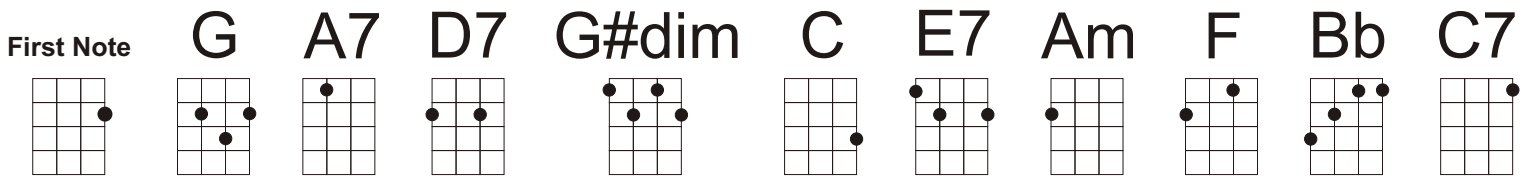

# By The Light Of The Silvery Moon Moonlight Bay

Intro: [A7][D7][G][C][G]

By the [G] light of the silvery [A7] moon

I want to [D7] spoon

To my honey, I'll [G] croon [G#dim] love's [D7] tune

Honey [G] moon, keep a-shinin' in [C] June [E7] [Am]

Your silvery [G] beams will [D7] bring love's [G] dreams

We'll be cuddlin' [E7] soon [A7]

By the [D7] silvery [G] moon [C] [G]

Repeat then [C7]

We were sailing a[F]long on [Bb] Moonlight [F] Bay

We could hear the voices [C7] ringing

They seemed to [F] say

You have stolen my heart

Now [Bb] don't go [F] 'way

As we [C7] sang "Love's Old Sweet Song"

on Moonlight [F] Bay [Bb] [F]

Repeat