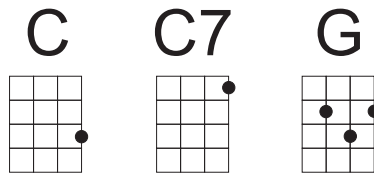

Rockin' Pneumonia and the Boogie Woogie Flu

Intro: [C] [C7] [C] [C7] [G7] [C] [G7]

I wanna [C] jump but I'm afraid I'll fall
I wanna holler but the [C7] joint's too small
[G7] Young man rhythm's got a hold of me too
I got the [C] rockin' pneumonia and the [G7] boogie woogie flu

Call some [C] other's baby that ain't all
I wanna kiss her but she's [C7] way too tall
[G7] Young man rhythm's got a hold of me too
I got the [C] rockin' pneumonia and the [G7] boogie woogie flu

I wanna [C] squeeze her but I'm way too low
I would be runnin' but my [C7] feets too slow
[G7] Young man rhythm's got a hold of me too
I got the [C] rockin' pneumonia and the [G7] boogie woogie flu

I wanna [C] squeeze her but I'm way too low
I would be runnin' but my [C7] feets too slow
[G7] Young man rhythm's got a hold of me too
I got the [C] rockin' pneumonia and the [G7] boogie woogie flu

* Baby [C] comin' now I'm hurryin' home
I know she's leavin' cause I'm [C7] takin' too long
[G7] Young man rhythm's got a hold of me too
I got the [C] rockin' pneumonia and the [G7] boogie woogie flu
[C] [C7] [C] [C7] [G7] [C] [G7]
repeat from *, last time end on [C]