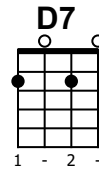

# Ode To Joy

Tabbed by THE Philnominon

Chords: D G D A

1

TAB: 2-2-3 0 0 3-2-0 2-2 0-2 2 0-0

TAB: 5-5-7-9 9-7-5-0 2-2 0-5 5 0-0

Chords: D G D A D

5

TAB: 2-2-3 0 0 3-2-0 2-2 0-2 0 2-2

TAB: 5-5-7-9 9-7-5-0 2-2 0-5 0 2-2

Chords: A D A D G F#7 Bm A

9

TAB: 0-0-2 2 0-2-3-2 2 0-2-3-2 0 2 0

TAB: 4-4-5 2 4-5-7-5 2 2 1 2 4 0

13

D D7 G D A D