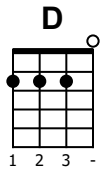

# Ode To Joy

Tabbed by THE Philnominon

Chords: D G D A

1

TAB: 2-2-3 0 0 3-2-0 2-2 0-2 2 0-0

TAB: 5-5-7-9 9-7-5-0 2-2 0-5 5 0-0

Chords: D G D A D

5

TAB: 2-2-3 0 0 3-2-0 2-2 0-2 0 2-2

TAB: 5-5-7-9 9-7-5-0 2-2 0-5 0 2-2

Chords: A D A D G F#7 Bm A

9

TAB: 0-0-2 2 0-2-3-2 2 0-2-3-2 0 2 0

TAB: 4-4-5 2 4-5-7-5 2 2 1 2 4 0

13

D D7 G D A D