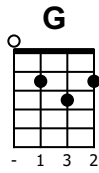

# Ode To Joy

Tabbed by THE Philnominon

Chords: D G D A

1

TAB: 2-2-3 0 0 3-2-0 2-2 0-2 2 0-0

TAB: 5-5-7-9 9-7-5-0 2-2 0-5 5 0-0

Chords: D G D A D

5

TAB: 2-2-3 0 0 3-2-0 2-2 0-2 0 2-2

TAB: 5-5-7-9 9-7-5-0 2-2 0-5 0 2-2

Chords: A D A D G F#7 Bm A

9

TAB: 0-0-2 2 0-2-3-2 2 0-2-3-2 0 2 0

TAB: 4-4-5 2 4-5-7-5 2 2 1 2 4 0

13

D D7 G D A D