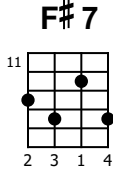

# Ode To Joy

Tabbed by THE Philnominon

Chords: D G D A

1

TAB: 2-2-3 0 0 3-2-0 2-2 0-2 2 0-0

TAB: 5-5-7-9 9-7-5-0 2-2 0-5 5 0-0

Chords: D G D A D

5

TAB: 2-2-3 0 0 3-2-0 2-2 0-2 0 2-2

TAB: 5-5-7-9 9-7-5-0 2-2 0-5 0 2-2

Chords: A D A D G F#7 Bm A

9

TAB: 0-0-2 2 0-2-3-2 2 0-2-3-2 0 2 0

TAB: 4-4-5 2 4-5-7-5 2 2 1 2 4 0

13

D D7 G D A D