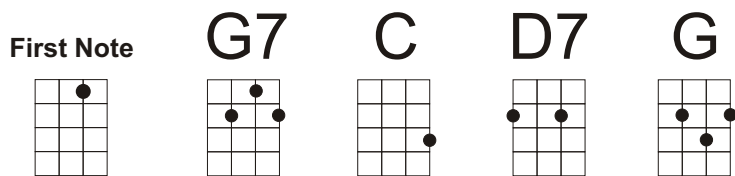

Lay Down Sally

B209

[G7] There is nothing that is wrong
In wanting you to stay here with **[C]** me.
I **[G7]** know you've got somewhere to go,
But won't you make yourself at home and **[C]** stay with me?
And don't you **[D7]** ever leave.

Chorus:

[G] Lay down, Sally, and **[C]** rest you in my arms.
[D7] Don't you think you want someone to **[G]** talk to?
Lay down, Sally, no **[C]** need to leave so soon.
[D7] I've been trying all night long just to **[G]** talk to you.

The **[G7]** sun ain't nearly on the rise
And we still got the moon and stars **[C]** above.
[G7] Underneath the velvet skies,
Love is all that matters. Won't you **[C]** stay with me?
And don't you **[D7]** ever leave.

Chorus

I **[G7]** long to see the morning light
Coloring your face so dreami**[C]**ly.
[G7] So don't you go and say goodbye,
You can lay your worries down and **[C]** stay with me.
And don't you **[D7]** ever leave.