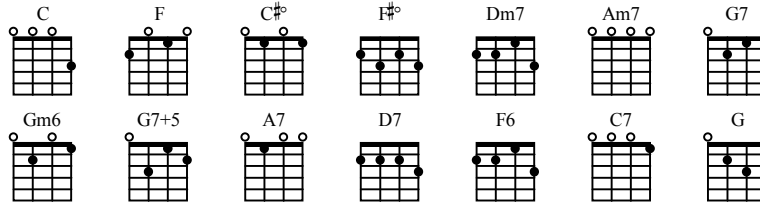

JINGLE BELL ROCK

Music by Joe Beal & Jim Boothe
Arranged by the Philnominon

1

C C# Dm7 G7

Gr I

T A B

3 3 3 2 2 2 0 2 0 0 2 0 1 1 3 3 3 2

5

Dm7 G7 Dm7 G7 Dm7 G7+5

T A B

3 3 3 2 2 2 3 3 3 2 2 2 3 2 2

9

C C# Dm7 G7

T A B

3 3 3 2 2 2 0 2 0 0 2 0 1 1 3 3 3 2

13