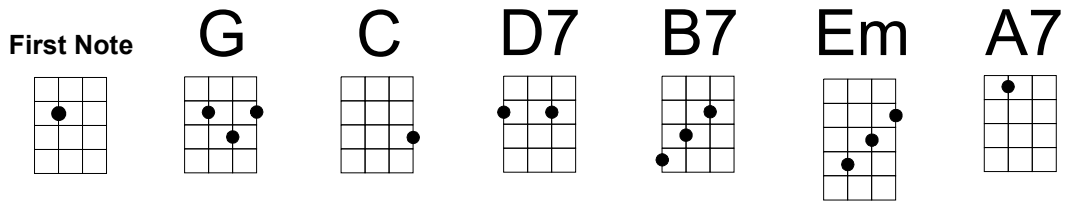

Hello Mary Lou

Intro:

[G] [G] [B7] [Em] [A7] [D7] [G] [G]

Chorus:

[G] Hello Mary Lou, [C] goodbye heart
Sweet [G] Mary Lou I'm so in love with [D7] you
I [G] knew Mary Lou, [B7] we'd never [Em] part
So hel[A7]lo Mary [D7] Lou, goodbye [G] heart

You [G] passed me by one sunny day
[C] Flashed those big brown eyes my way
And [G] oo I wanted you forever [D7] more
Now [G] I'm not one that gets around
I [C] swear my feet stuck to the ground
And [G] though I never [D7] did meet you be[G]fore

Chorus

I [G] saw your lips I heard your voice
[C] Believe me I just had no choice
Wild [G] horses couldn't make me stay a[D7]way
I [G] thought about a moonlit night
My [C] arms around you good and tight
That's [G] all I had to [D7] see for me to [G] say