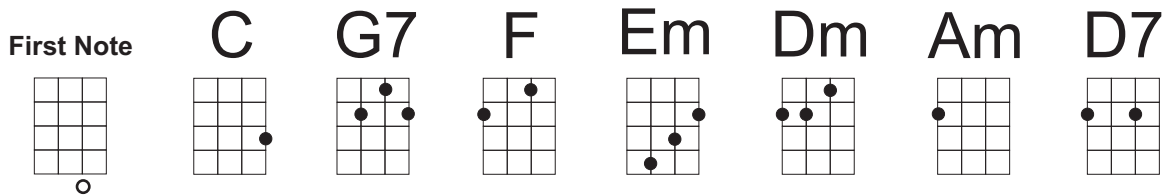

# Devoted To You

[C] Darling you can [G7] count on [C] me  
 Till the sun dries [G7] up the [C] sea  
 [F] Until [Em] then I'll [Dm] always [C] be  
 De[F]vot[G]ed to [C] you

I'll be yours through [G7] endless [C] time  
 I'll adore your [G7] charms sub[C]lime  
 [F] Guess by [Em] now you [Dm] know that [C] I'm  
 De[F]vot[G]ed to [C] you