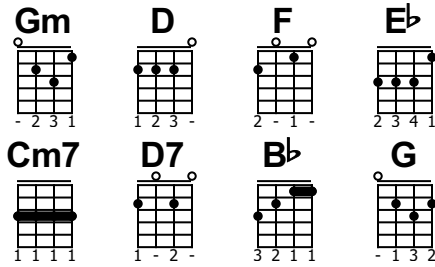

Coventry Carol

Tabbed by THE Philnominon

1

Gm **D** **Gm** **F** **E \flat**

4

D **Gm** **D** **Gm** **Cm7** **D7**

7

Gm **F** **B \flat**