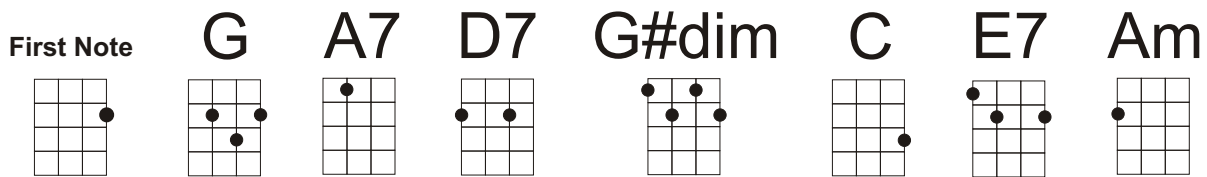

By The Light Of The Silvery Moon

Intro: **[A7][D7][G][C][G]**

By the **[G]** light of the silvery **[A7]** moon

I want to **[D7]** spoon

To my honey, I'll **[G]** croon **[G#dim]** love's **[D7]** tune

Honey **[G]** moon, keep a-shinin' in **[C]** June **[E7]** **[Am]**

Your silvery **[G]** beams will **[D7]** bring love's **[G]** dreams

We'll be cuddlin' **[E7]** soon **[A7]**

By the **[D7]** silvery **[G]** moon **[C]** **[G]**