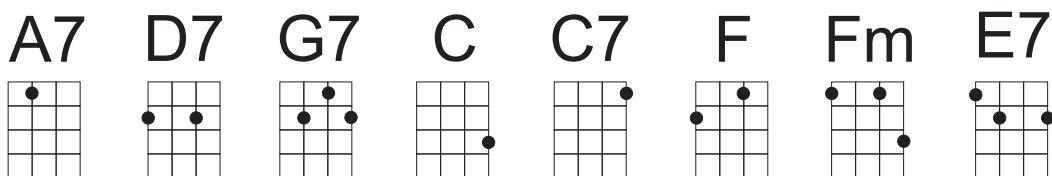

## Any Time

Any **[A7]** time you're feeling **[D7]** lonely  
 Any **[G7]** time you're feeling **[C]** blue  
 Any **[F]** time **[Fm]** you feel down **[C]** hearted  
 That will **[D7]** prove your love for me is **[G7]** true

Any **[A7]** time you're thinking a**[D7]**bout me  
 That's the **[G7]** time I'll be thinking of **[E7]** you  
 So any **[A7]** time you say you **[D7]** want me back again  
 That's the **[G7]** time I'll come back home to **[C]** you

Any **[A7]** time your world gets **[D7]** lonely  
 And you **[G7]** find true friends are **[C]** few  
 Any **[F]** time **[Fm]** you see a **[C]** rainbow  
 That will **[D7]** be a sign the storm is **[G7]** through

Any **[A7]** time will be the **[D7]** right time  
 Any **[G7]** time at all will **[E7]** do  
 So any **[A7]** time you say you **[D7]** want only my love  
 That's the **[G7]** time I'll come back hometo **[C]** you