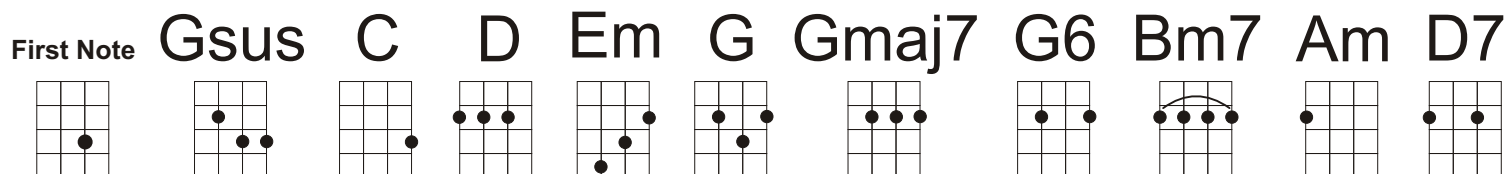

Annie's Song

B23

You [Gsus] fill up my [C] sen[D]ses [Em]
like a [C] night in a [G] forest, [Gmaj7] [G6]
like the [Gmaj7] mountains in [C] spring[Bm7]time, [Am]
like a [C] walk in the [D7] rain,
like a storm in the [C] des[D]ert, [Em]
like a [C] sleepy blue [G] ocean. [Gmaj7] [G6]
You [Gmaj7] fill up my [C] sen[Bm7]ses, [Am]
come [D7] fill me [G] again. [Gsus] [G]

[Gsus] Come let me [C] love [D] you, [Em]
let me [C] give my life [G] to you, [Gmaj7] [G6]
let me [Gmaj7] drown in your [C] laugh[Bm7]ter, [Am]
let me [C] die in your [D7] arms,
let me lay down be[C]side [D] you, [Em]
let me [C] always be [G] with you. [Gmaj7] [G6]
Come [Gmaj7] let me [C]love [Bm7] you, [Am]
come [D7] love me a[G]gain. [Gsus] [G]